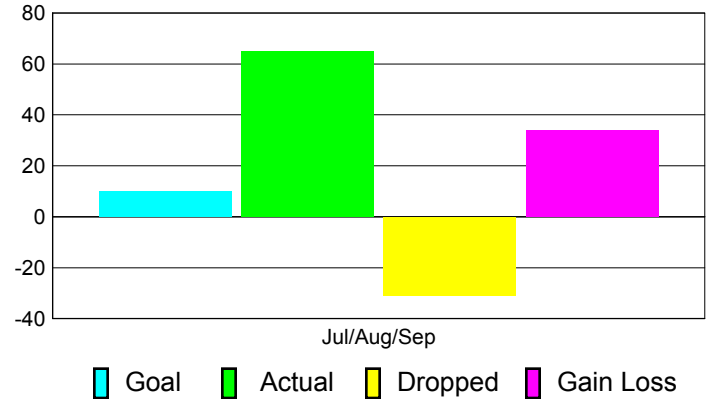

Membership Results 2012-2013

Goal, New, Dropped, Gain/Loss